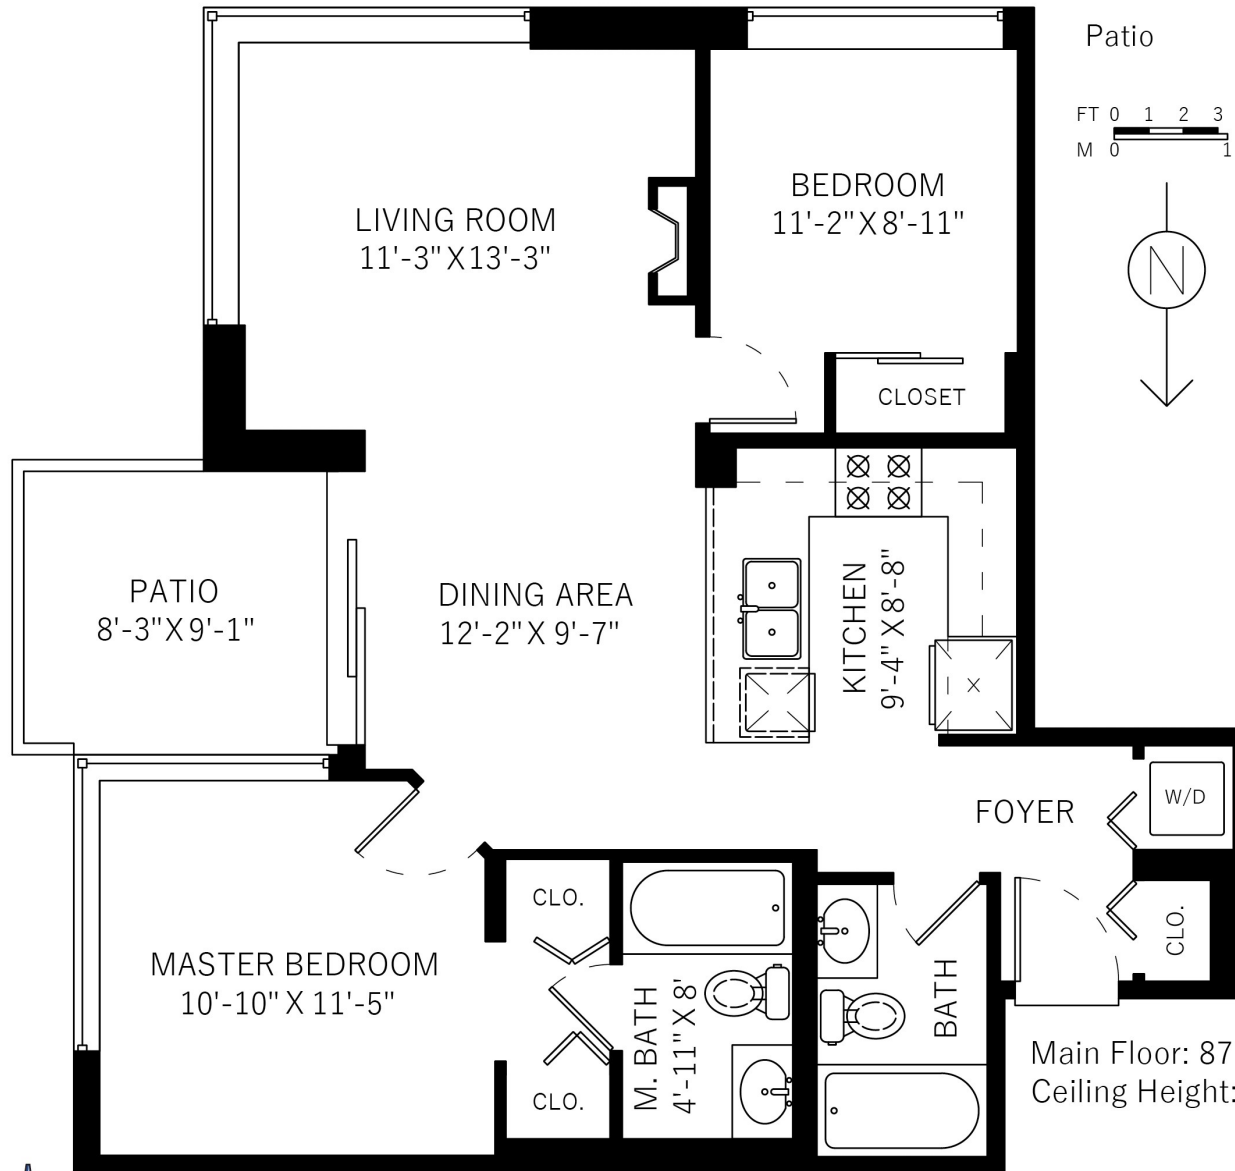

# 1603 1 Renaissance Sq New Westminster, BC

Main Floor 871 SQ.FT.  
 Patio 79 SQ.FT.

Main Floor: 871 Sq.Ft.  
 Ceiling Height: 8'