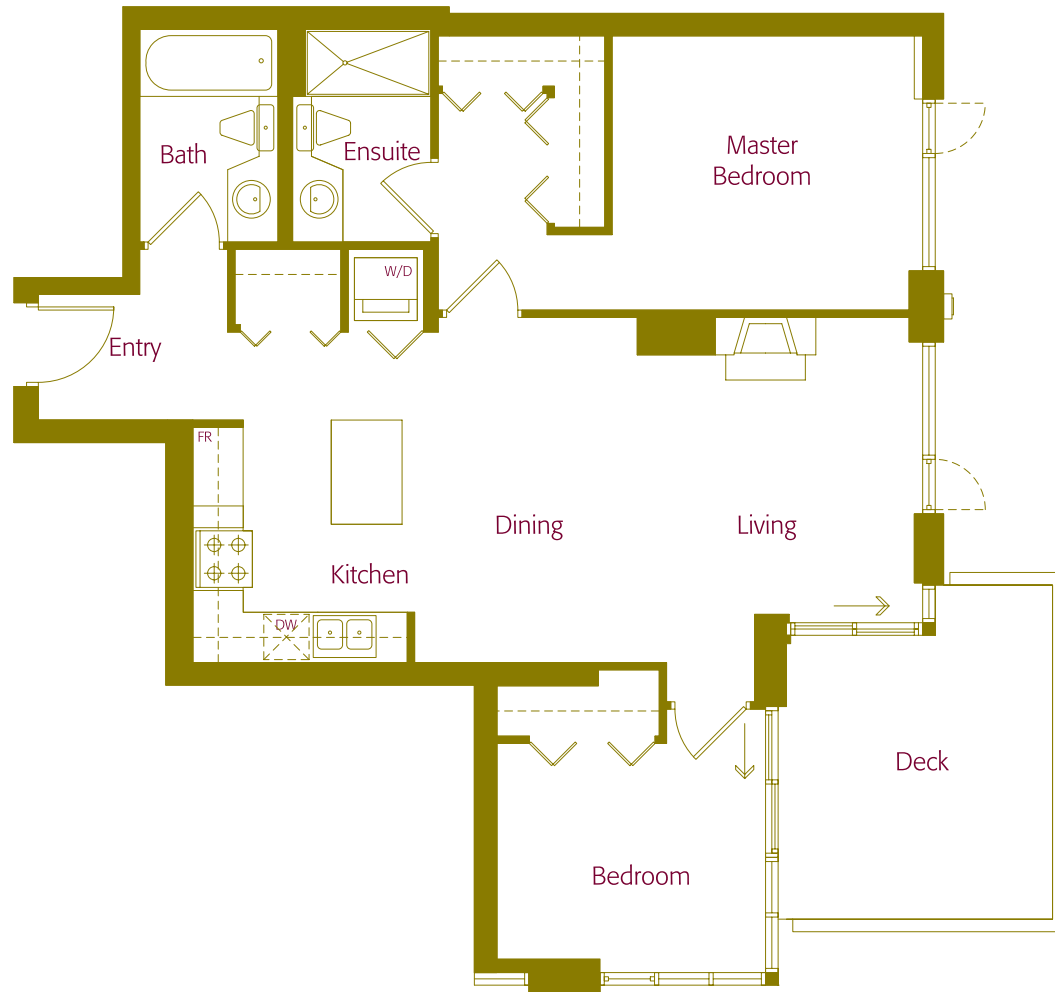

RENAISSANCE TOWERS

PLAN C - EAST

2 BDRM
969 SQ.FT.

Fresco
PHASE ONE

In the interest of continuing product improvement, the developer reserves the right to change features and specifications without notice. Actual dimensions and floor plans may vary slightly.