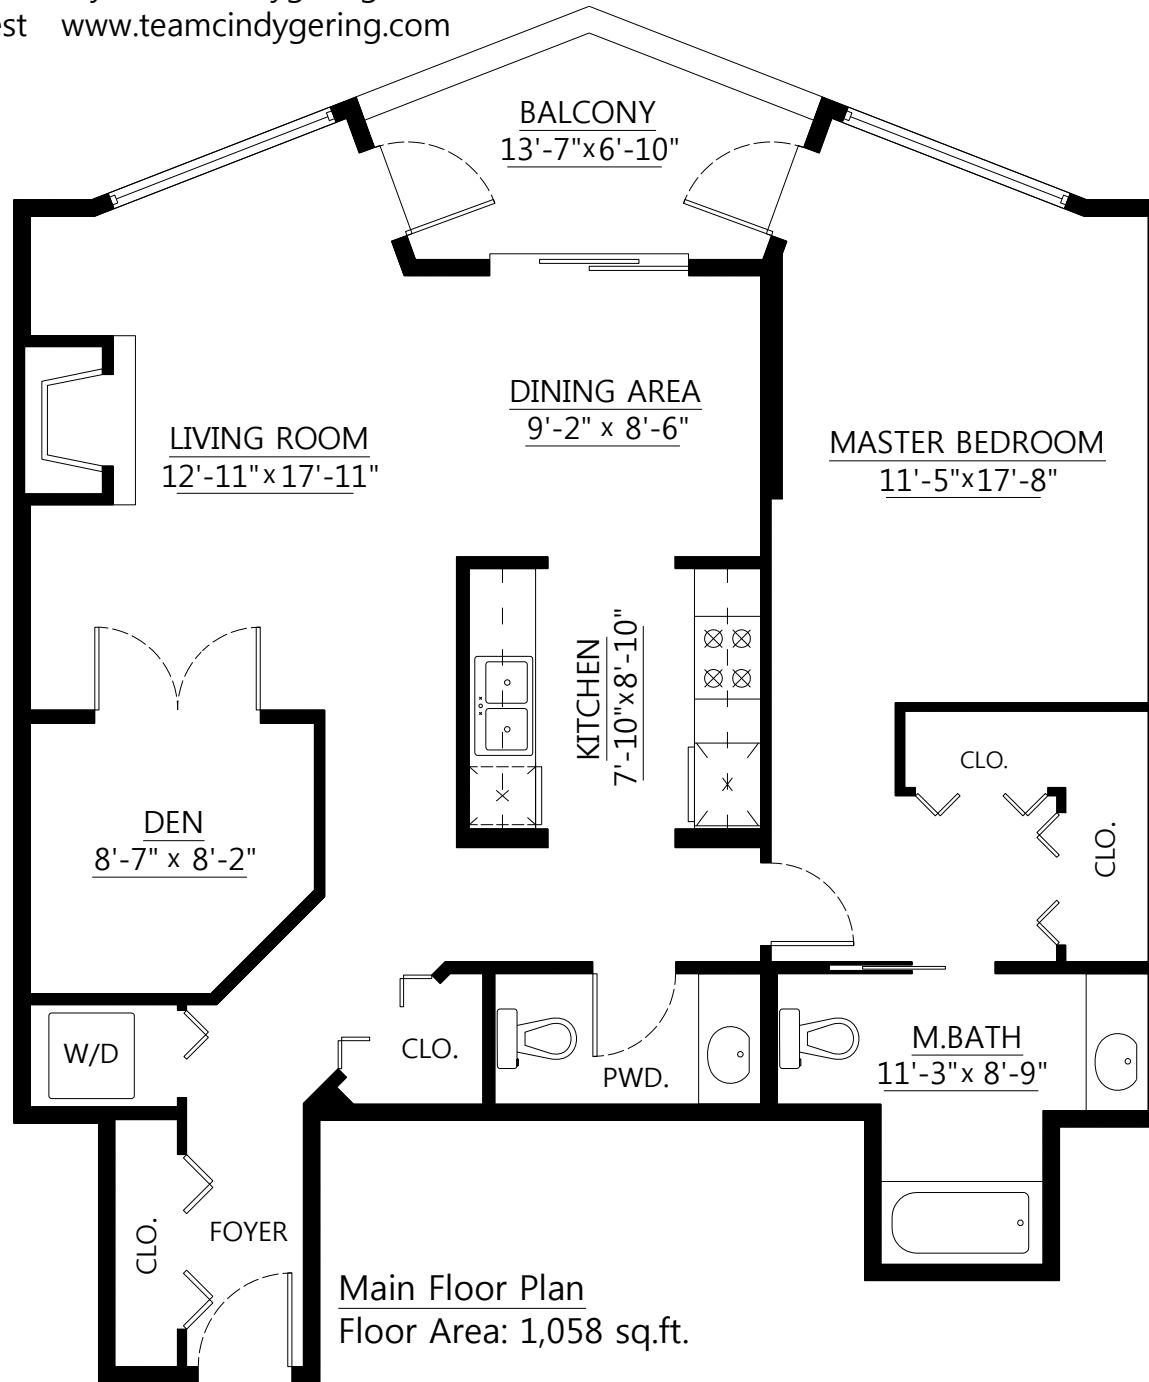

Cindy Gering

604-779-1292

cindy@teamcindygering.com

Royal LePage Coronation West www.teamcindygering.com

#1406-728 Princess St
New Westminster, B.C.

Main Floor: 1,058 sq.ft.

Balcony: 80 sq.ft.

Main Floor Plan
Floor Area: 1,058 sq.ft.

This floor plan is not intended for architectural/construction use.