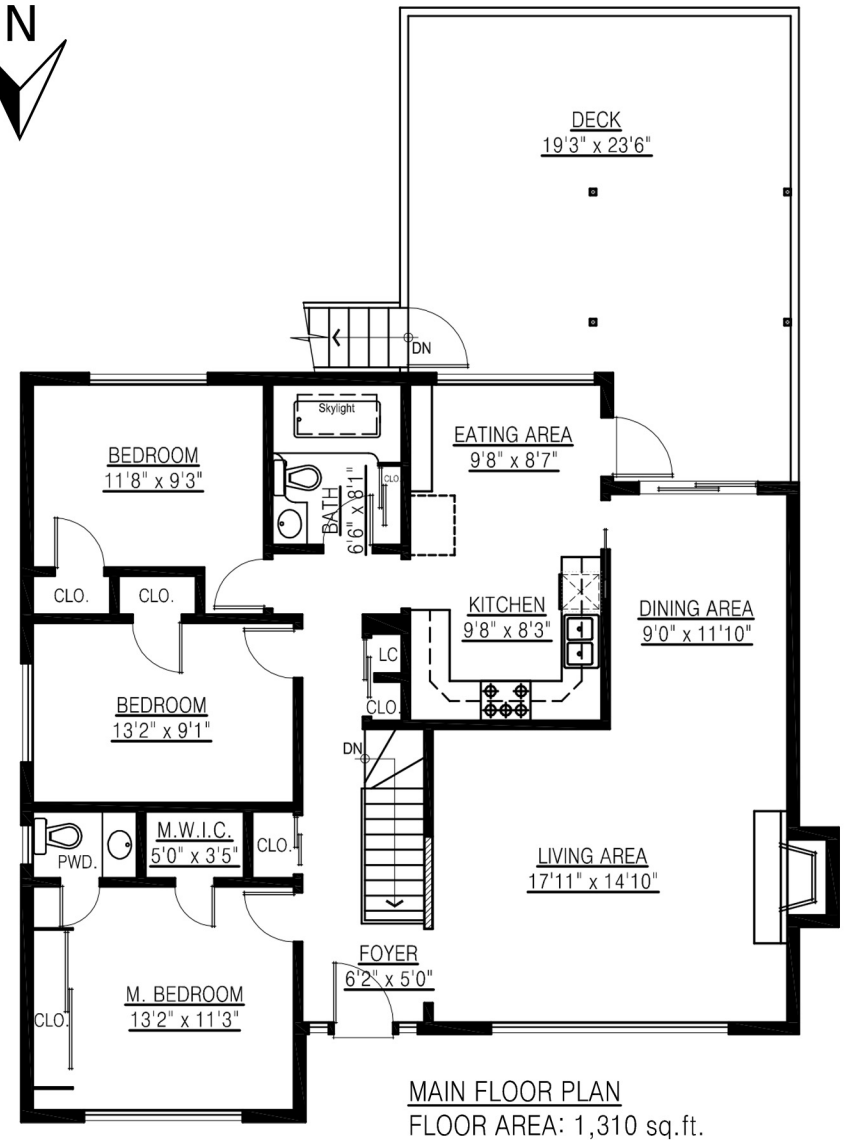

t: 604.807.8177
e: carlo@burnabyhouse.ca

CARLO BUSTAMANTE

REALTOR
100 Percent Club
RE/MAX

Deck:	422 sq. ft.	Basement Floor:	1,263 sq. ft.
Garage:	475 sq. ft.	Main Floor:	1,310 sq. ft.
Storage:	76 sq. ft.	Total:	2,573 sq. ft.