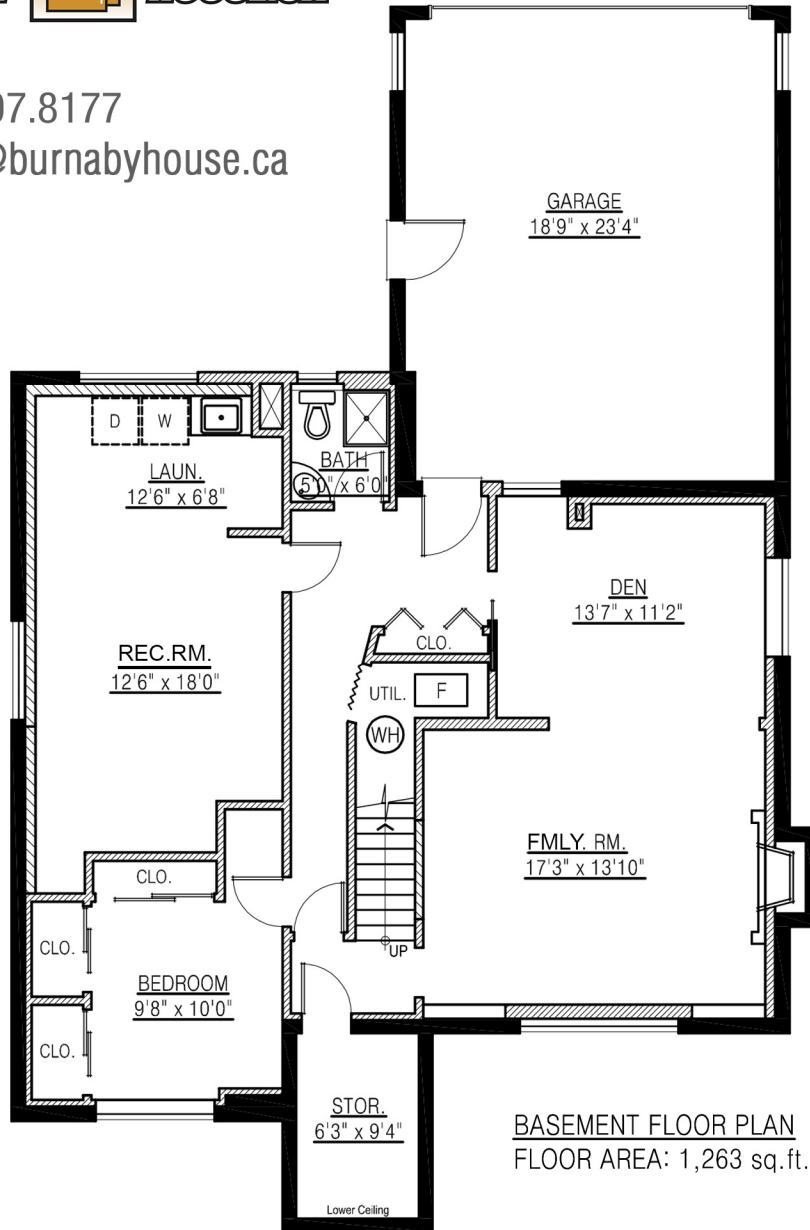

t: 604.807.8177
e: carlo@burnabyhouse.ca

CARLO BUSTAMANTE

REALTOR
100 Percent Club
RE/MAX

Deck:	422 sq. ft.	Basement Floor:	1,263 sq. ft.
Garage:	475 sq. ft.	Main Floor:	1,310 sq. ft.
Storage:	76 sq. ft.	Total:	2,573 sq. ft.