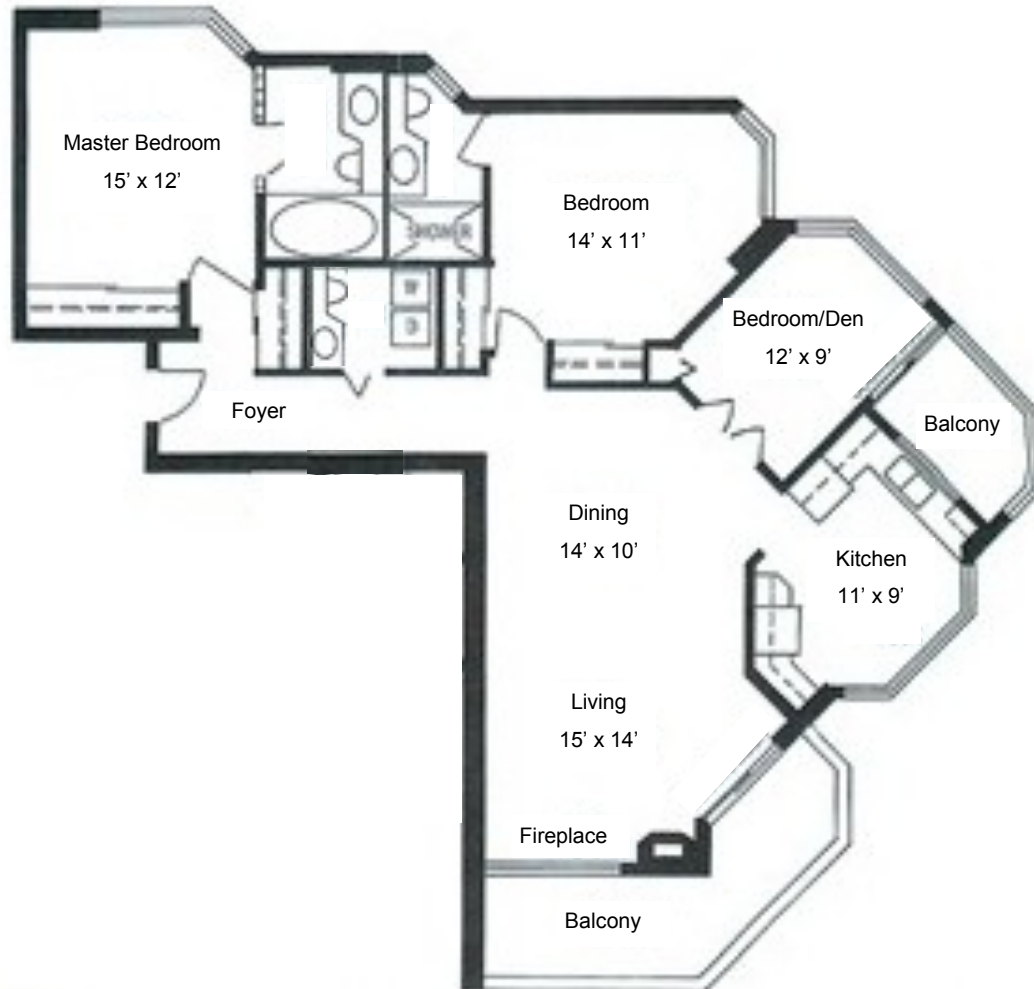

Cindy Gering
Personal Real Estate Corporation
Team Cindy Gering
604-779-1292
www.newwestcondo.com
cindy@teamcindygering.com

ROYAL LEPAGE
West
Real Estate Services

#1604 1235 Quayside Drive
New Westminster, BC
Main Floor: 1340 sq.ft.