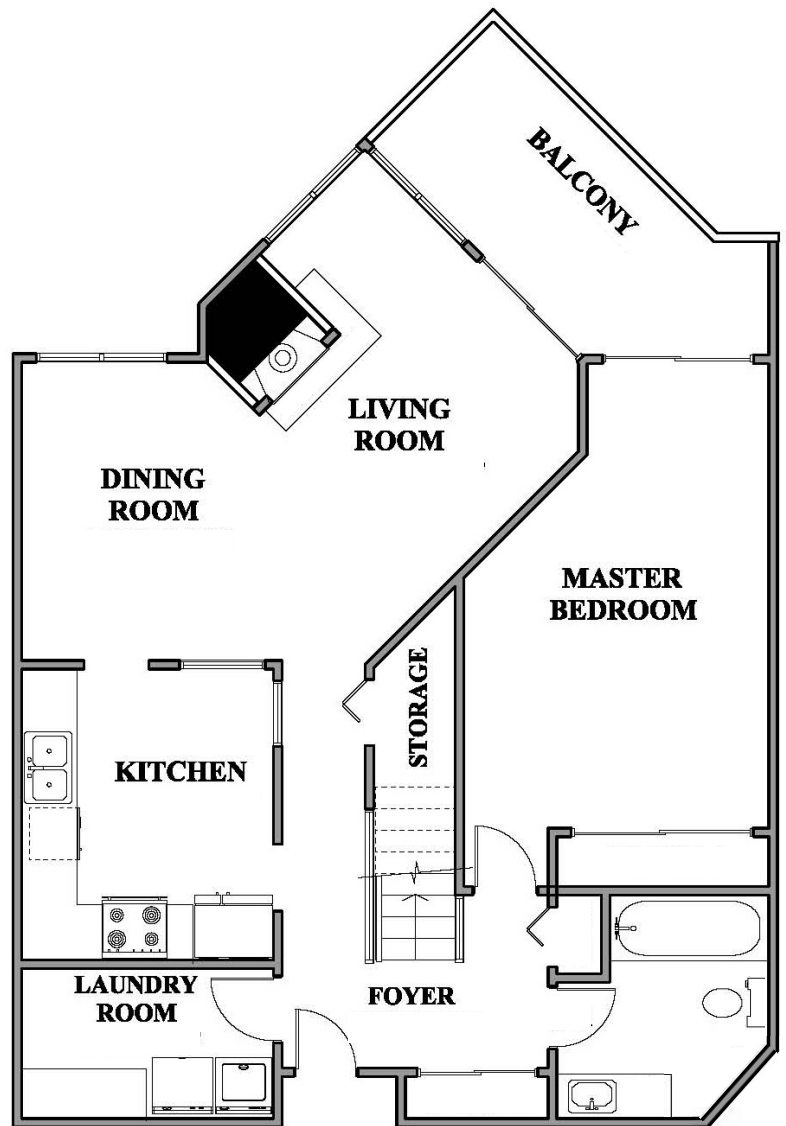

**ROYAL LEPAGE**  
West  
Real Estate Services

**#403B 1210 Quayside Drive**  
**New Westminster, BC**  
Total Floor Area: 1,050 Sq.Ft.

The enclosed information although deemed to be correct, is not guaranteed.