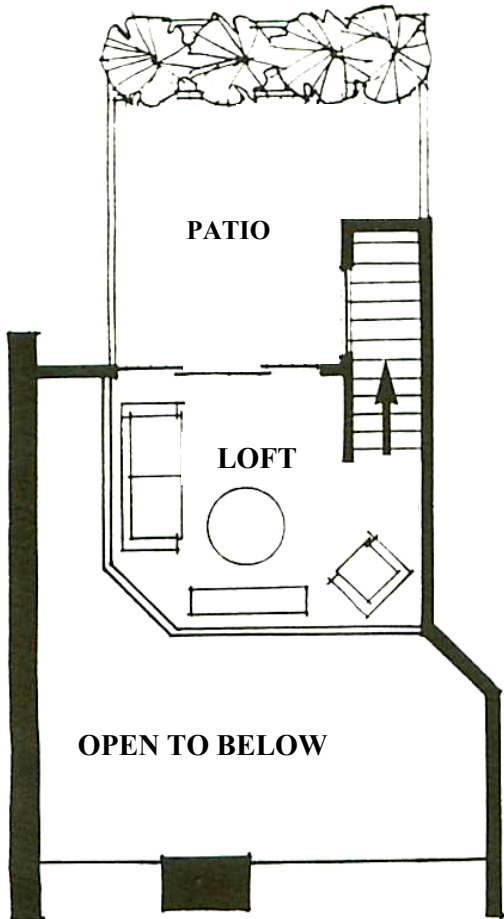

**ROYAL LEPAGE**  
West  
Real Estate Services

**#403B 1210 Quayside Drive**  
**New Westminster, BC**  
Total Floor Area: 1,050 Sq.Ft.

The enclosed information although deemed to be correct, is not guaranteed.