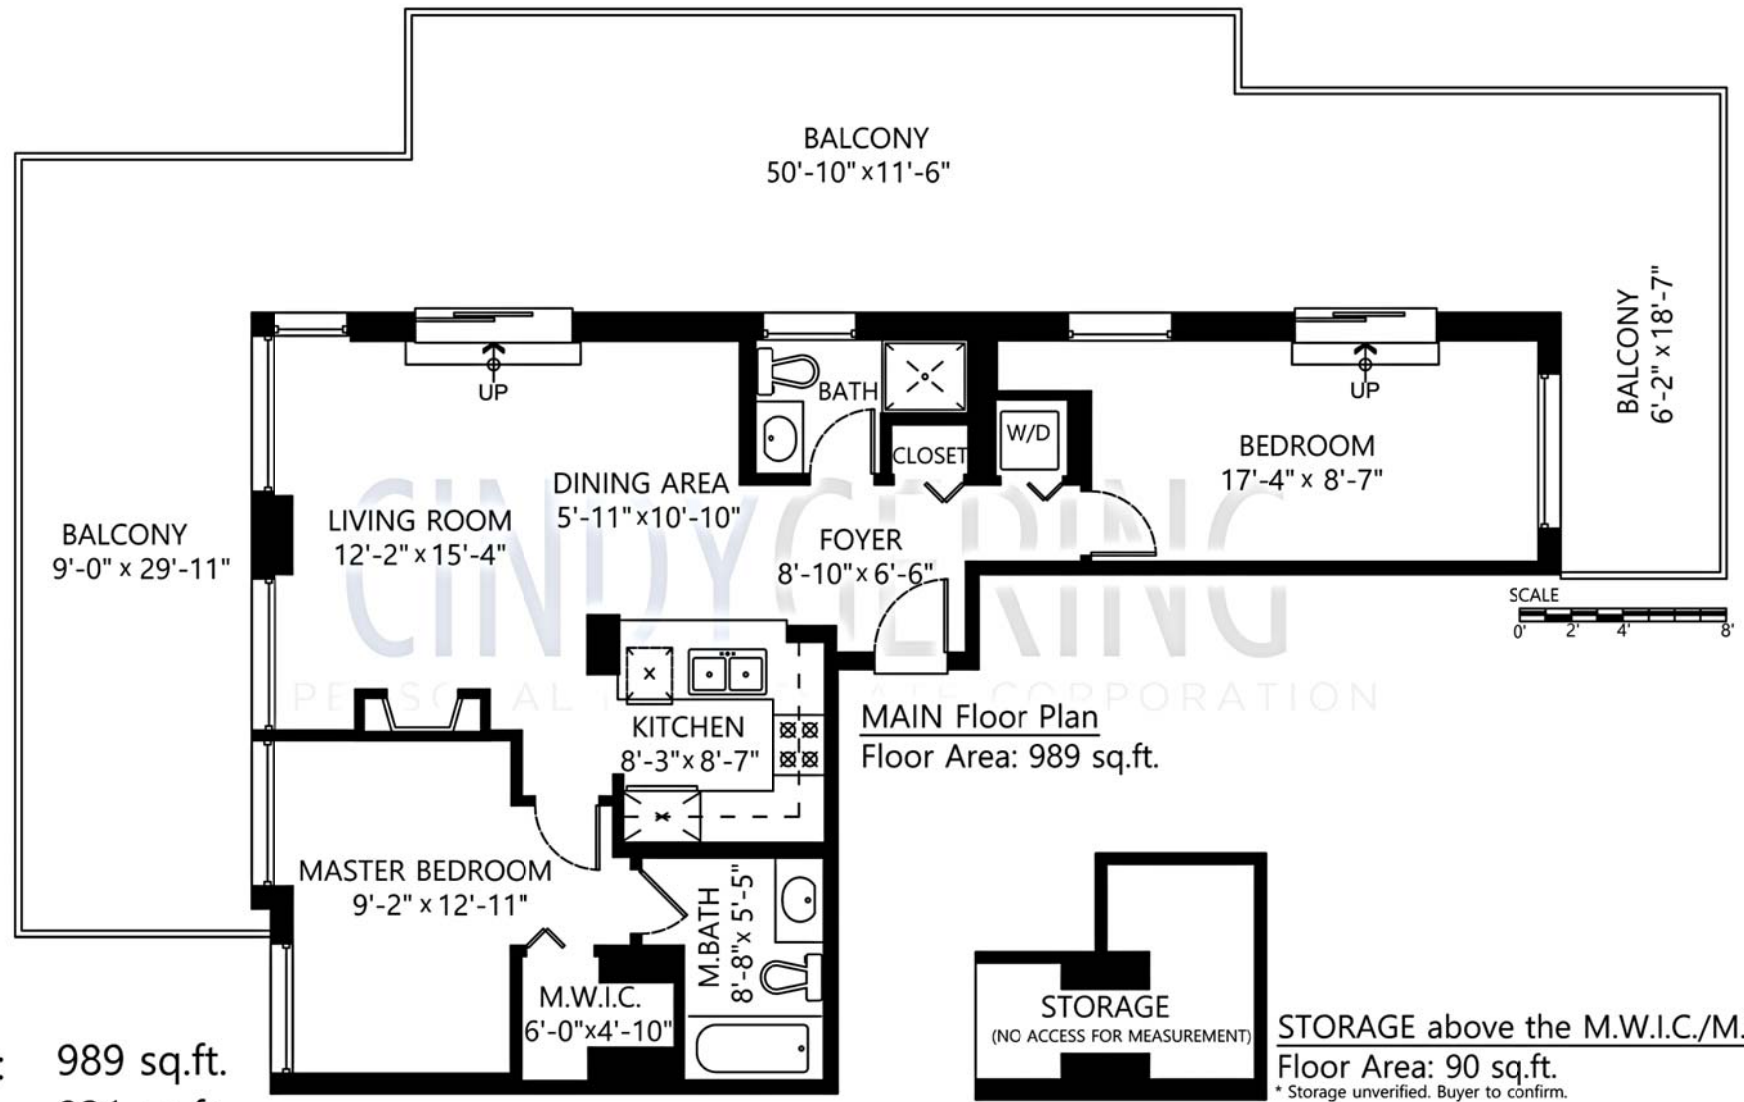

TEAM CINDYGERING

PERSONAL REAL ESTATE CORPORATION
604.779.1292 - Cindy@TeamCindyGering.com

#601 7 Rialto Court New Westminster

Main Floor: 989 sq.ft.
 Balcony: 931 sq.ft.
 Storage: 90 sq.ft.

The floor plan is not suitable for architectural/construction use & is covered under E&O