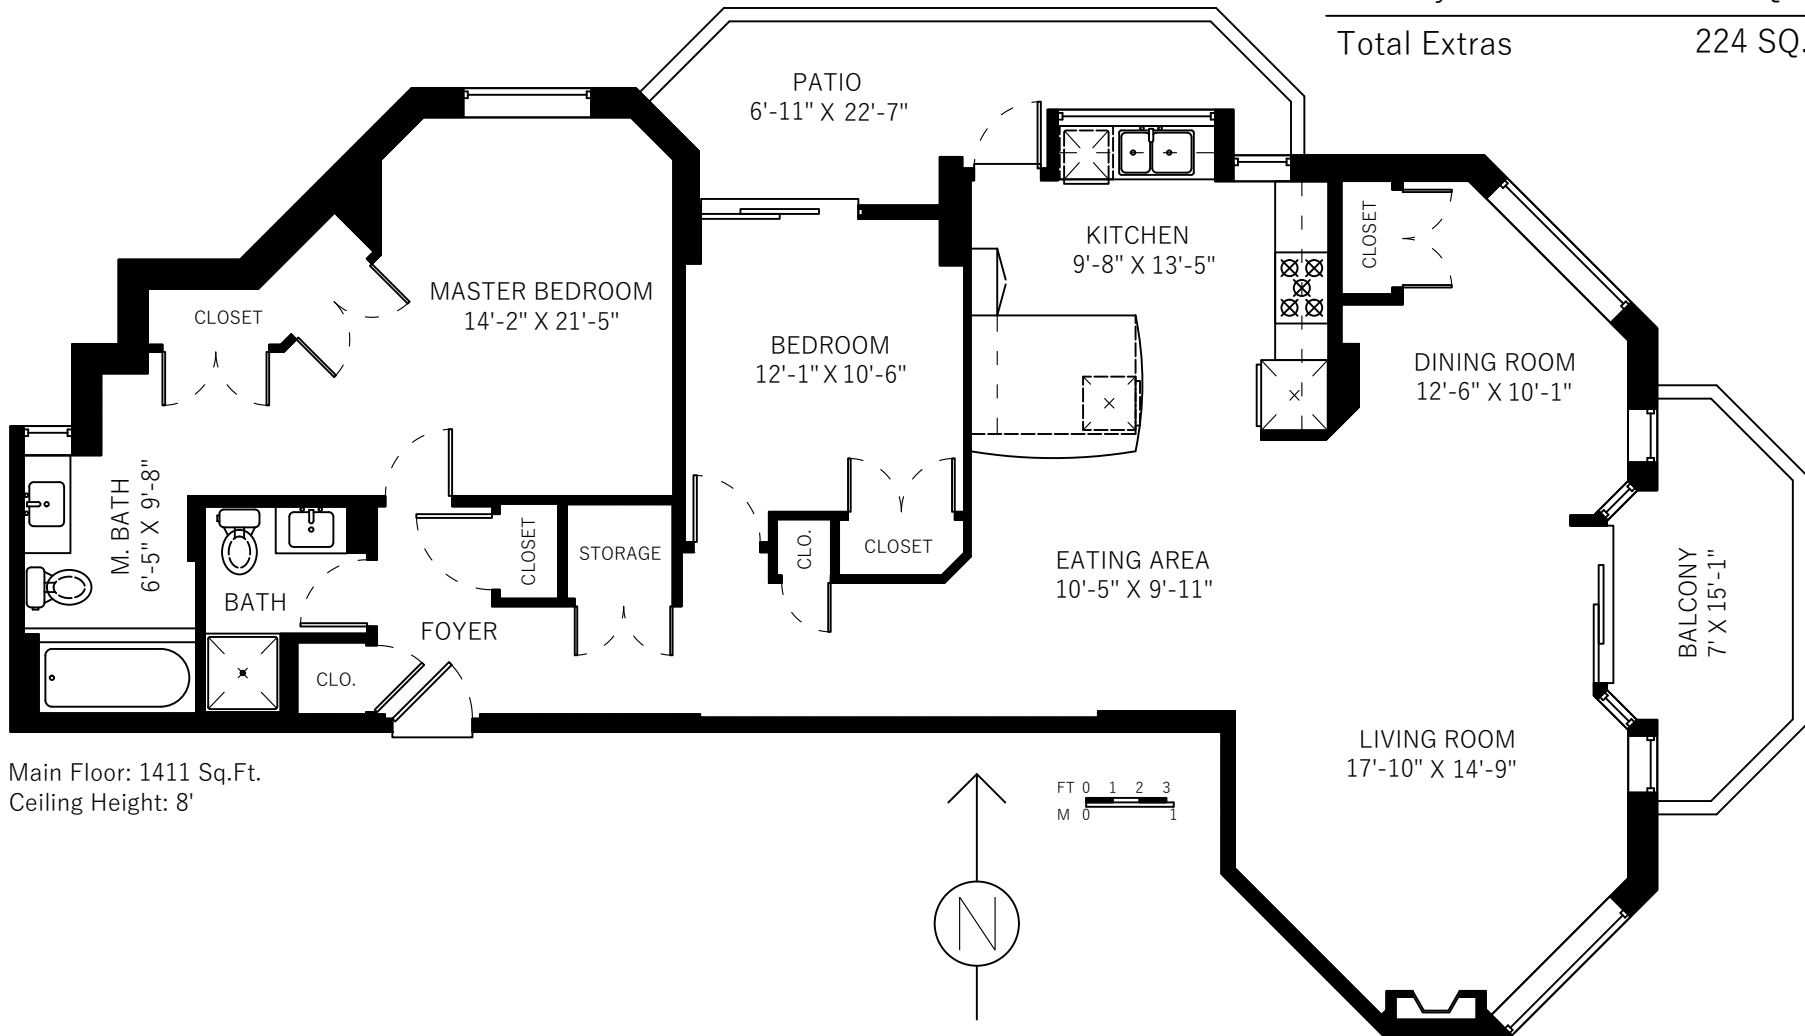

Main Floor	1411 SQ.FT.
Patio	131 SQ.FT.
Balcony	93 SQ.FT.
Total Extras	224 SQ.FT.

Main Floor: 1411 Sq.Ft.
 Ceiling Height: 8'