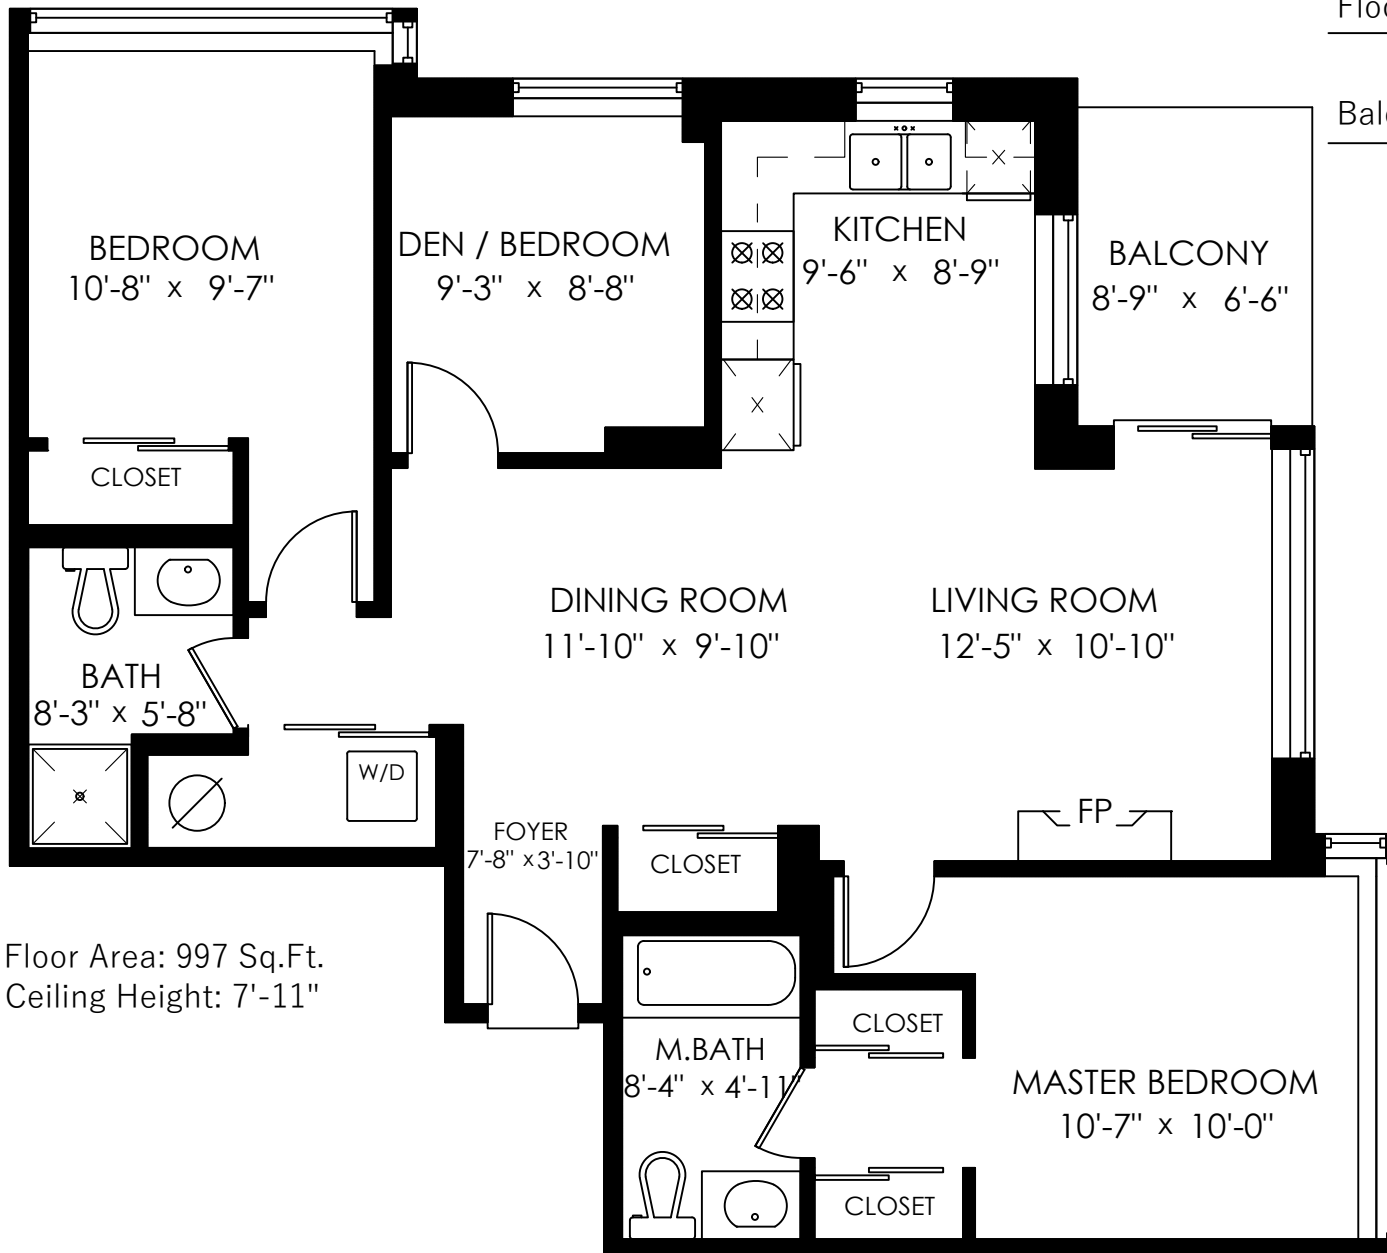

Floor Area 997 SQ.FT.

Balcony 57 SQ.FT.

Floor Area: 997 Sq.Ft.
 Ceiling Height: 7'-11"