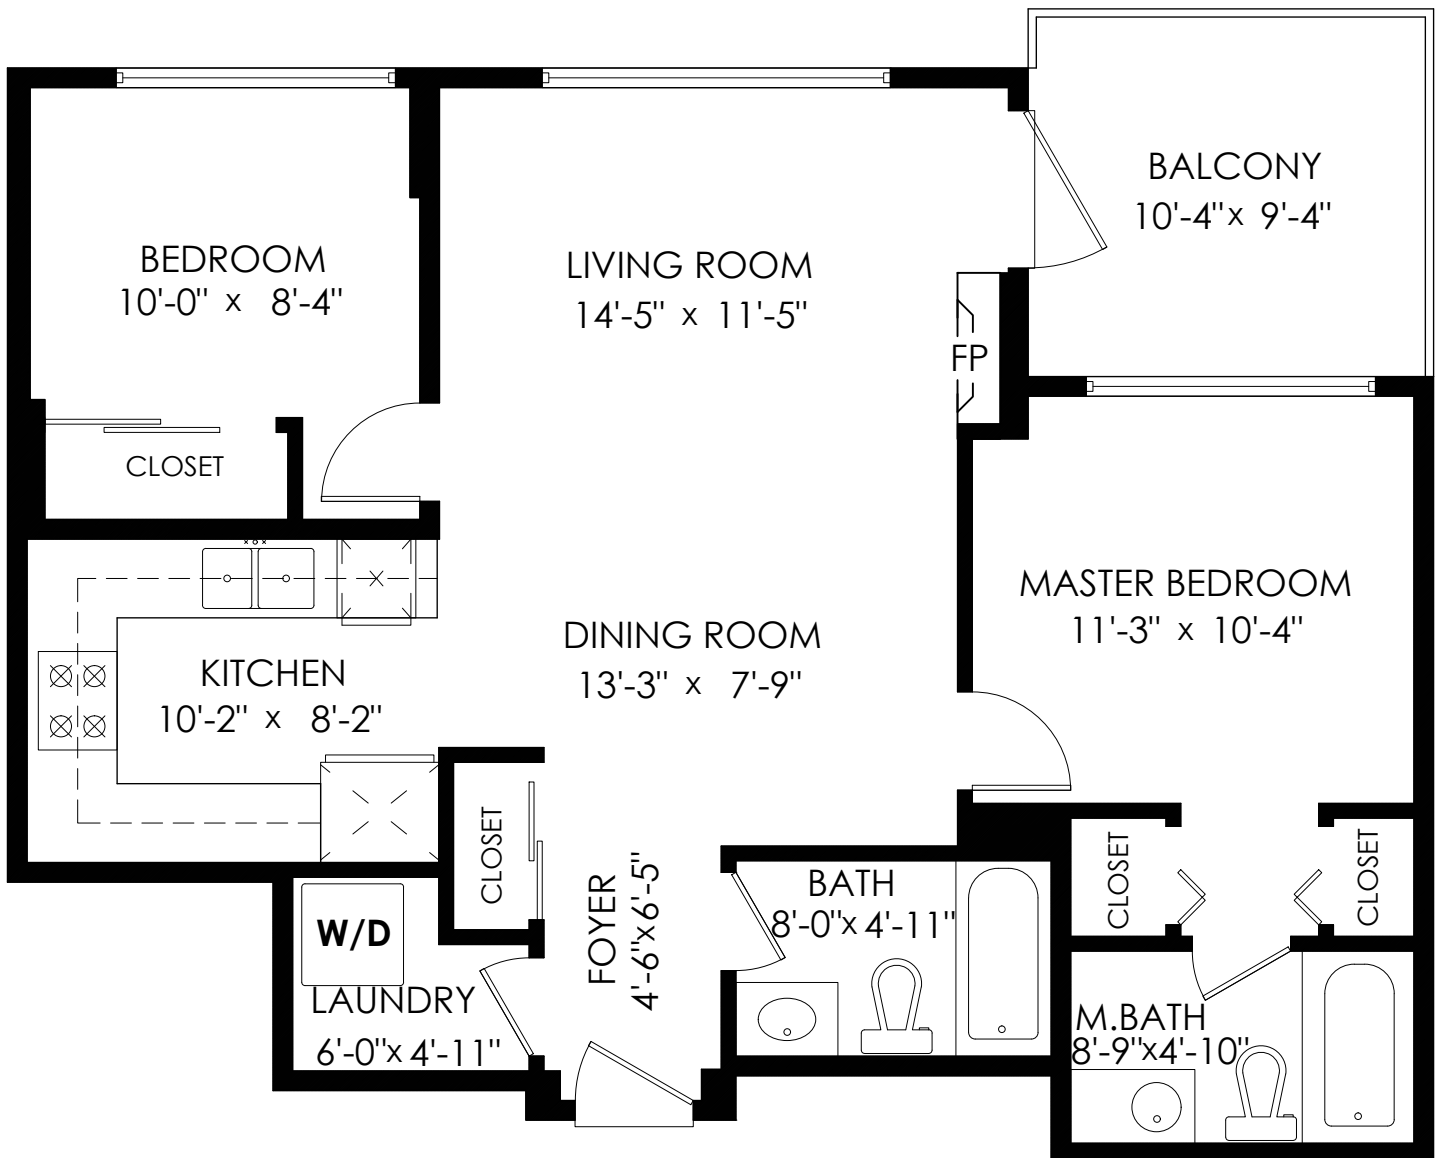

Floor Area: 842 sq.ft.

Balcony: 92 sq.ft.

Ceiling Height: 8'-0"

We specialize in New West Condos, Visit:

Measurements, Design & Scanning | 604-329-5788