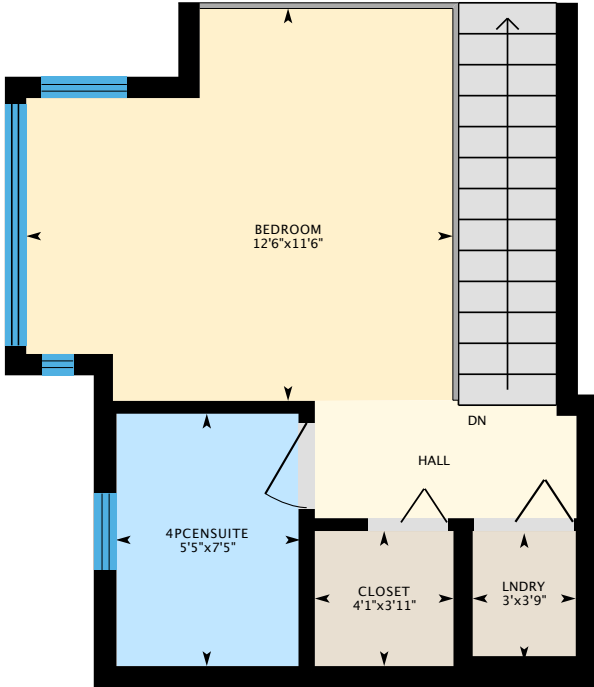

# 508-7 Rialto Ct, New Westminster, BC

Main Building: Total Area 735.53 sqft

Main Floor  
Exterior Area 426.18 sqft

2nd Floor  
Exterior Area 309.35 sqft