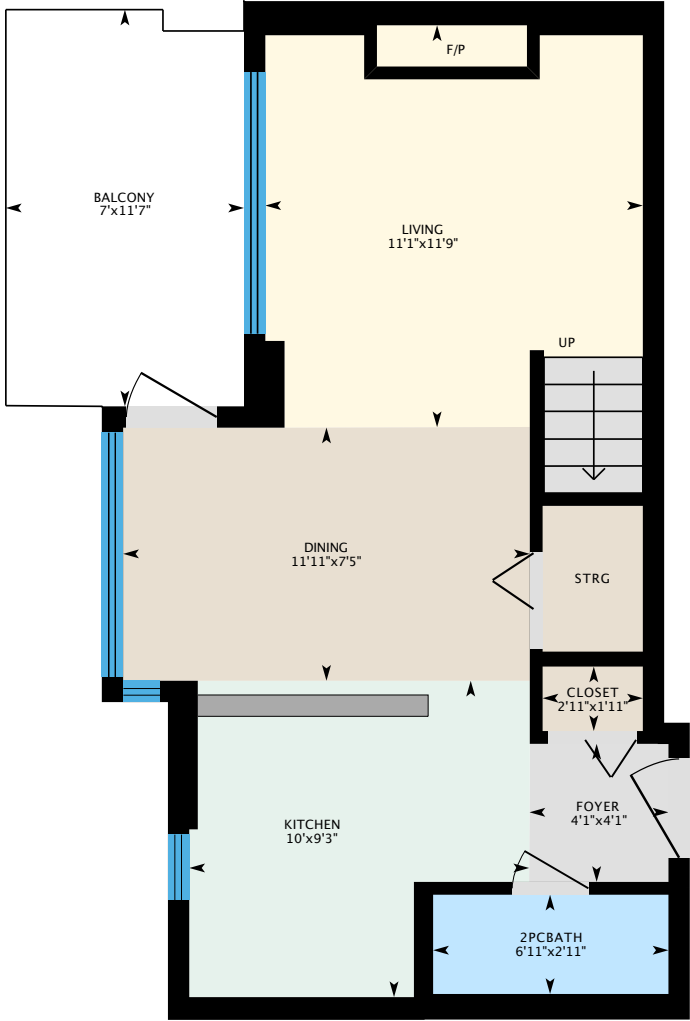

# 508-7 Rialto Ct, New Westminster, BC

Main Building: Total Area 735.53 sqft

Main Floor  
Exterior Area 426.18 sqft

2nd Floor  
Exterior Area 309.35 sqft